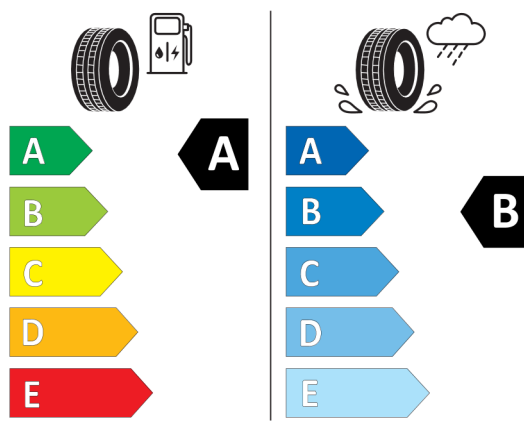

2020/740

<https://eprel.ec.europa.eu/qr/558440>

530887

GOODYEAR 576090

225/45R19 96 W XL C1