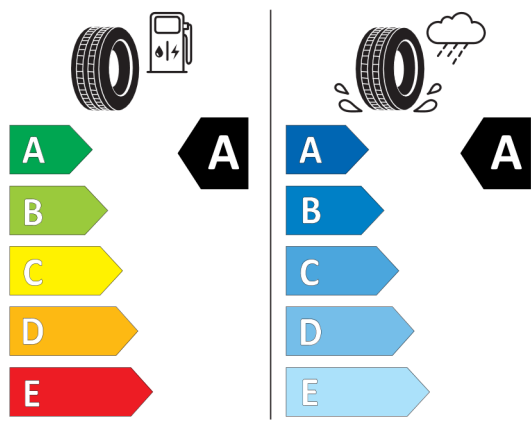

Nabídka
46069
Číslo nabídky
20.06.2022
Datum
01.07.2022
Platnost do

EU energetický štítek pneumatik

615216

Vredestein 8714692506871

205/60 R 17 97 W XL C1