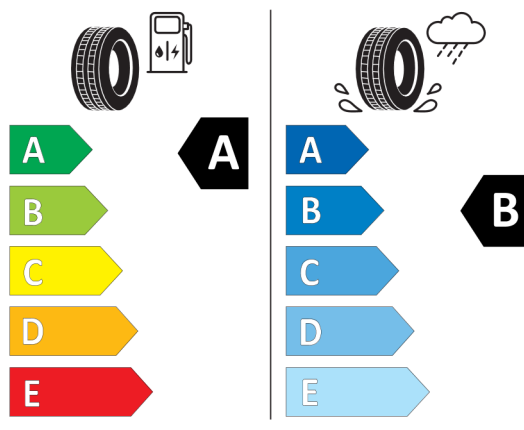

BRIDGESTONE 19008

205/60 R17 97 W XL C1

2020/740

<https://eprel.ec.europa.eu/qr/500867>

Nabídka
46069
20.06.2022
01.07.2022

Číslo nabídky
Datum
Platnost do

654925

The image shows a standard EU energy label for tires. At the top left is the European Union flag. To its right is the word "ENERG" in blue, followed by a lightning bolt icon and a QR code. Below this, the brand "Hankook" and the number "1025167" are listed. The tire size "205/60R17 97 W XL" and the class "C1" are also present. The label is divided into two main sections: fuel consumption and wet grip. The fuel consumption section shows a tire and a gas pump icon, with a green arrow pointing to 'A' on a scale from A (green) to E (red). The wet grip section shows a tire on a wet surface with rain, with a blue arrow pointing to 'A' on a scale from A (blue) to E (light blue). At the bottom, there is a noise level section showing a tire and a speaker icon with "68 dB" and "ABC" below it. A vertical number "2020/740" is on the right side of the label.