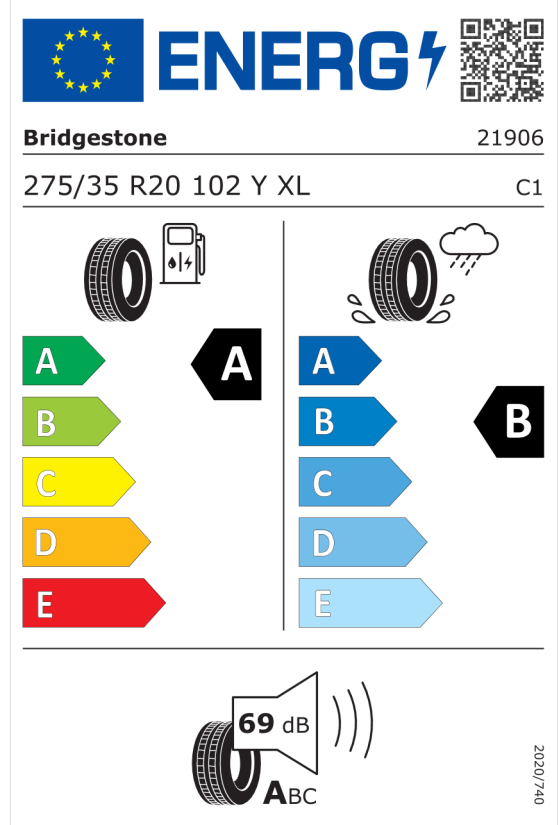

Bridgestone 502670

<https://eprel.ec.europa.eu/qr/502670>