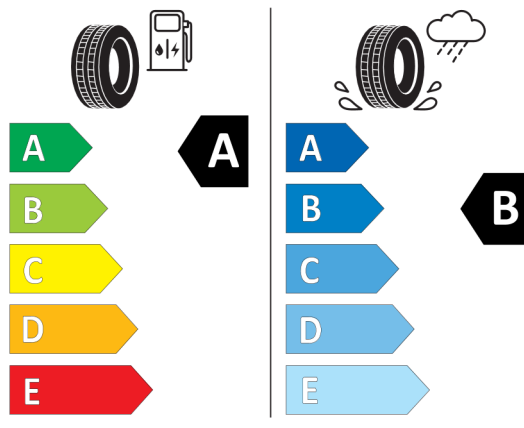

Goodyear 529952

GOODYEAR 546605

225/45R17 94 Y XL C1

2020/740

<https://eprel.ec.europa.eu/qr/529952>