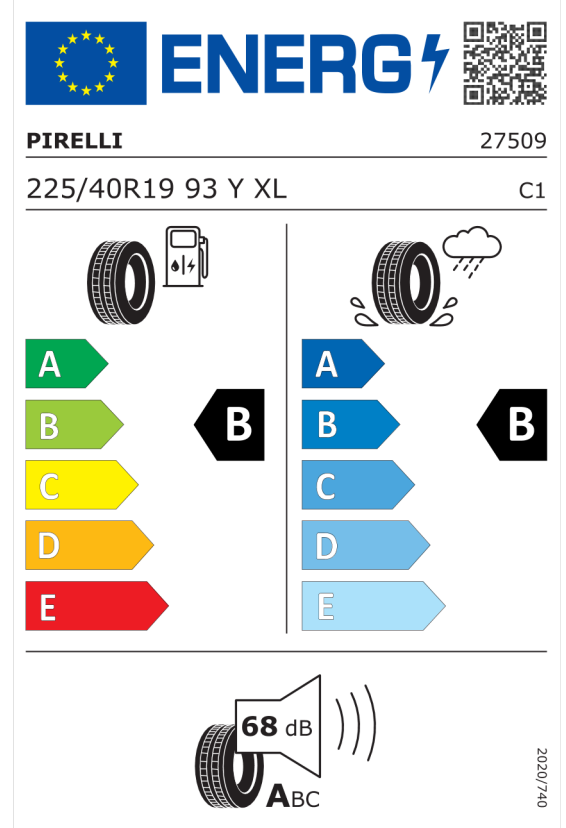

Pirelli 595518

<https://eprel.ec.europa.eu/qr/595518>