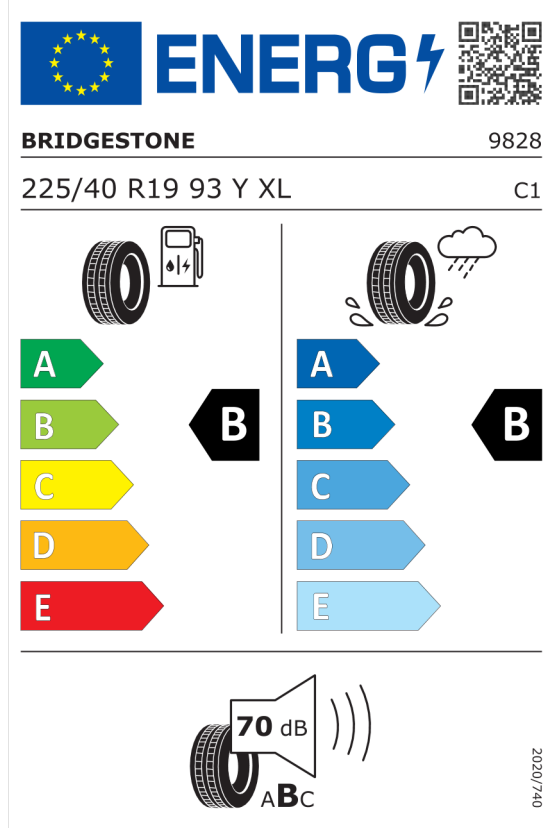

Nabídka
Číslo nabídky 133801
Datum 18.04.2024
Platnost do 30.06.2024

EU energetický štítek pneumatik

Bridgestone 381411

<https://eprel.ec.europa.eu/qr/381411>