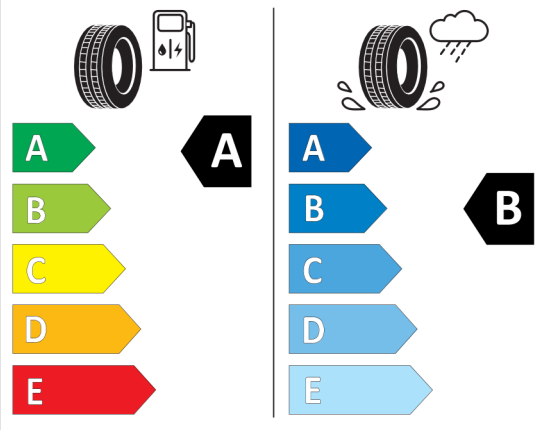

Goodyear 529951

GOODYEAR 546604

225/45R19 96 W XL C1

2020/740

<https://eprel.ec.europa.eu/qr/529951>