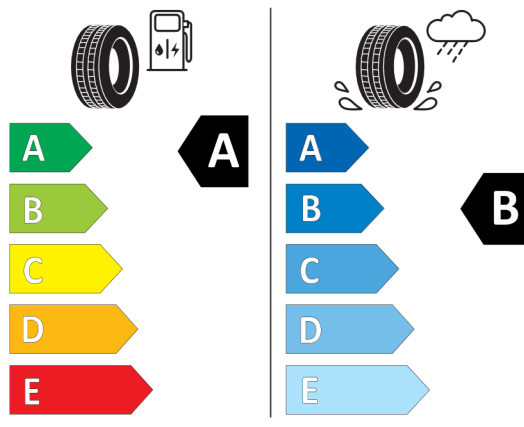

2020/740

<https://eprel.ec.europa.eu/qr/529951>

411573

MICHELIN 672008

225/45R19 96 W XL C1