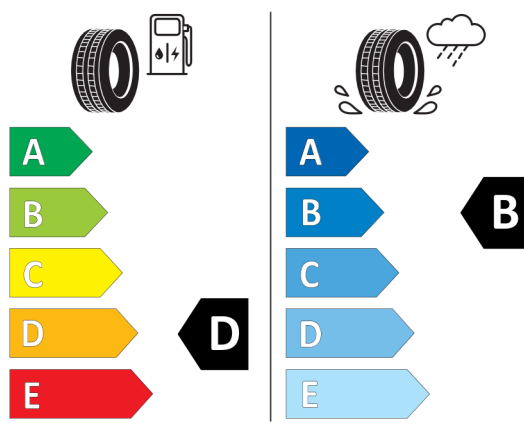

<https://eprel.ec.europa.eu/qr/482713>

Nabídka
134237
Číslo nabídky
03.04.2024
Datum
30.06.2024
Platnost do

Hankook 466558

The ENERGY label for Hankook 466558 features the European Union flag and the word "ENERGY" with a lightning bolt icon. A QR code is located to the right. Below the header, the brand name "Hankook" and the number "1024834" are displayed. The tire specification "265/40ZR21 (105Y) XL" and the class "C1" are listed. The label is divided into two columns: the left column shows fuel consumption efficiency with a scale from A (green) to E (red), and the right column shows wet grip performance with a scale from A (dark blue) to E (light blue). A large black arrow points to the "C" rating for fuel consumption and the "A" rating for wet grip. At the bottom, a noise level of 71 dB is shown with a speaker icon and a scale from A to C. The date "2020/740" is printed vertically on the right side.