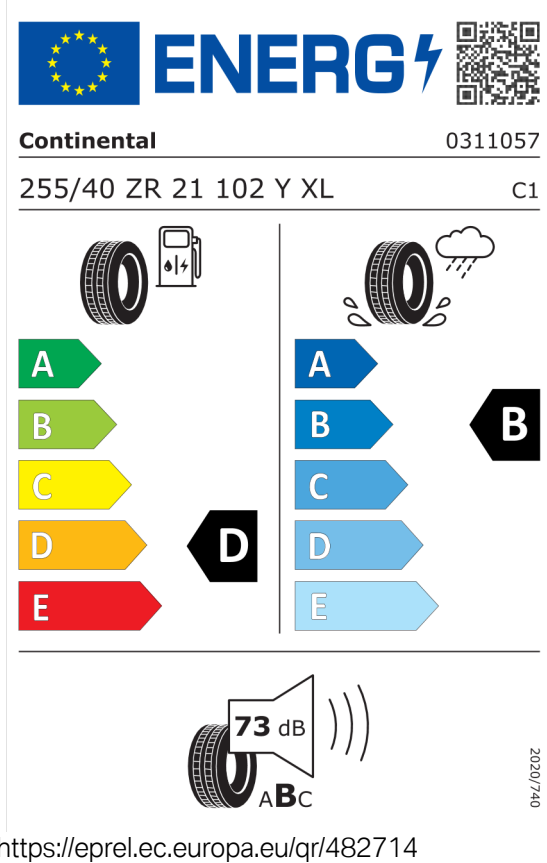

Nabídka
134237
Číslo nabídky
03.04.2024
Datum
30.06.2024
Platnost do

EU energetický štítek pneumatik

Continental 482714