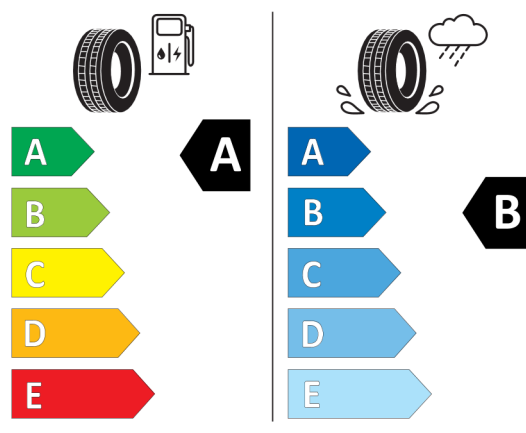

Yokohama 519728

YOKOHAMA

R4962

275/40R20 106 W XL

C1

2020/740

<https://eprel.ec.europa.eu/qr/519728>