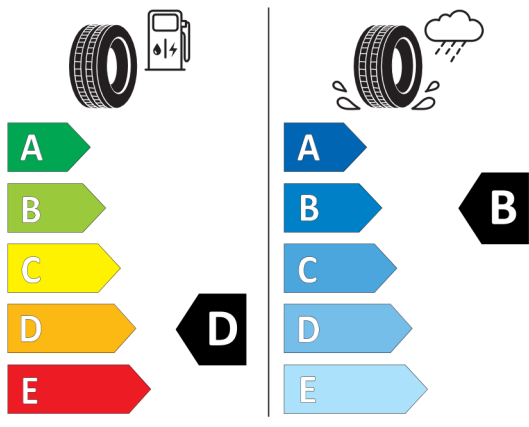

275/35ZR19 (100Y) XL C1

2020/740

<https://eprel.ec.europa.eu/qr/408484>

411719

MICHELIN 701861

285/30ZR20 (99Y) XL C1

2020/740

<https://eprel.ec.europa.eu/qr/411719>