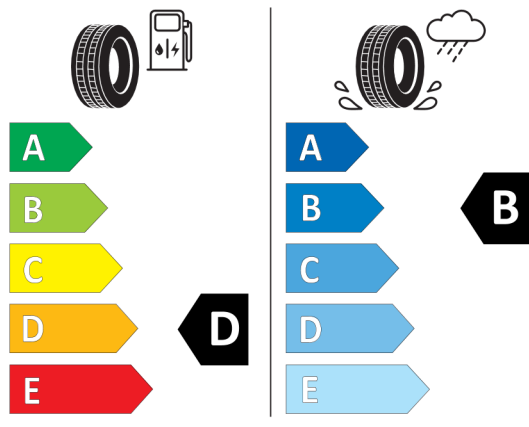

2020/740

<https://eprel.ec.europa.eu/qr/411719>

595977

PIRELLI 32587

285/30ZR20 (99Y) XL C1