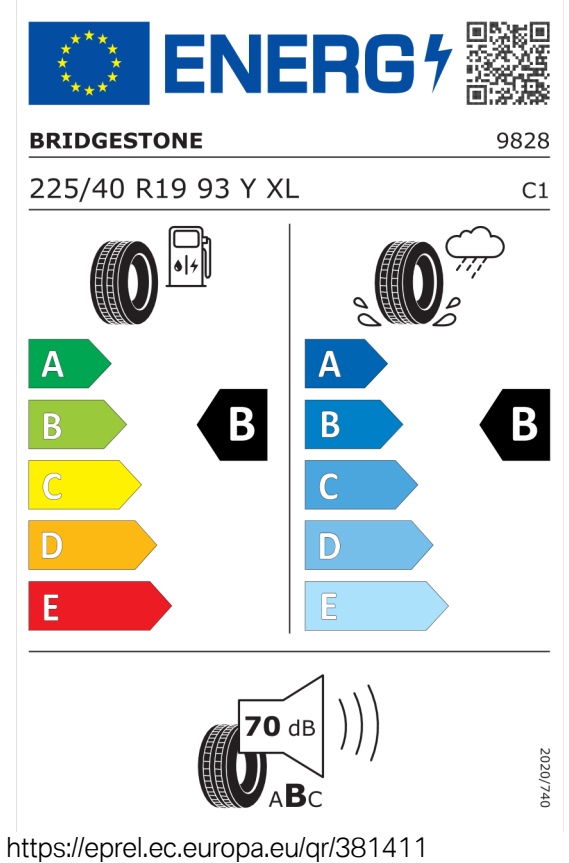

Nabídka
52978
Číslo nabídky
19.04.2024
Datum
03.05.2024
Platnost do

EU energetický štítek pneumatik

Goodyear 529638

Bridgestone 381411

Nabídka

Číslo nabídky
Datum
Platnost do

52978
19.04.2024
03.05.2024

Pirelli 595518

The image shows the ENERGY label for the Pirelli 595518 tire. It features the European Union flag and the word "ENERGY" with a lightning bolt icon. A QR code is located to the right. Below the header, the brand "PIRELLI" and the number "27509" are listed. The tire specification "225/40R19 93 Y XL" and the class "C1" are also present. The label is divided into two columns: the left column shows a fuel pump icon and a tire, with a scale from A (green) to E (red) where B is highlighted; the right column shows a tire on a wet surface with a rain cloud, with a scale from A (blue) to E (light blue) where B is highlighted. At the bottom, a speaker icon indicates a noise level of 68 dB with an "ABC" rating. A vertical reference number "2020/740" is on the right side.

<https://eprel.ec.europa.eu/qr/595518>

Goodyear 529635

The image shows the ENERGY label for the Goodyear 529635 tire. It features the European Union flag and the word "ENERGY" with a lightning bolt icon. A QR code is located to the right. Below the header, the brand "GOODYEAR" and the number "540537" are listed. The tire specification "255/35R19 96 Y XL" and the class "C1" are also present. The label is divided into two columns: the left column shows a fuel pump icon and a tire, with a scale from A (green) to E (red) where B is highlighted; the right column shows a tire on a wet surface with a rain cloud, with a scale from A (blue) to E (light blue) where B is highlighted. At the bottom, a speaker icon indicates a noise level of 69 dB with an "ABC" rating. A vertical reference number "2020/740" is on the right side.