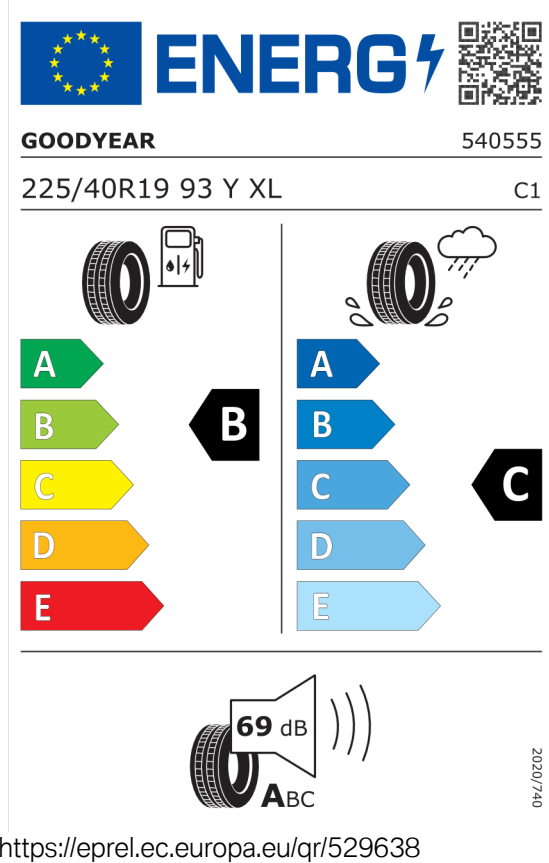

Nabídka
52978
Číslo nabídky
19.04.2024
Datum
03.05.2024
Platnost do

EU energetický štítek pneumatik

Goodyear 529638

Bridgestone 381411

Nabídka

Číslo nabídky
Datum
Platnost do

52978
19.04.2024
03.05.2024

Pirelli 595518

The image shows the ENERGY label for the Pirelli 595518 tire. It features the European Union flag and the word "ENERGY" with a lightning bolt icon. A QR code is located to the right. Below the header, the brand "PIRELLI" and the number "27509" are listed. The tire specification "225/40R19 93 Y XL" and the class "C1" are also present. The label is divided into two columns: the left column shows a fuel pump icon and a tire, with a scale from A (green) to E (red) where B is highlighted; the right column shows a tire on a wet surface with a rain cloud, with a scale from A (blue) to E (light blue) where B is highlighted. At the bottom, a speaker icon indicates a noise level of 68 dB with an "ABC" rating. A vertical reference number "2020/740" is on the right side.

<https://eprel.ec.europa.eu/qr/595518>

Goodyear 529635

The image shows the ENERGY label for the Goodyear 529635 tire. It features the European Union flag and the word "ENERGY" with a lightning bolt icon. A QR code is located to the right. Below the header, the brand "GOODYEAR" and the number "540537" are listed. The tire specification "255/35R19 96 Y XL" and the class "C1" are also present. The label is divided into two columns: the left column shows a fuel pump icon and a tire, with a scale from A (green) to E (red) where B is highlighted; the right column shows a tire on a wet surface with a rain cloud, with a scale from A (blue) to E (light blue) where B is highlighted. At the bottom, a speaker icon indicates a noise level of 69 dB with an "ABC" rating. A vertical reference number "2020/740" is on the right side.