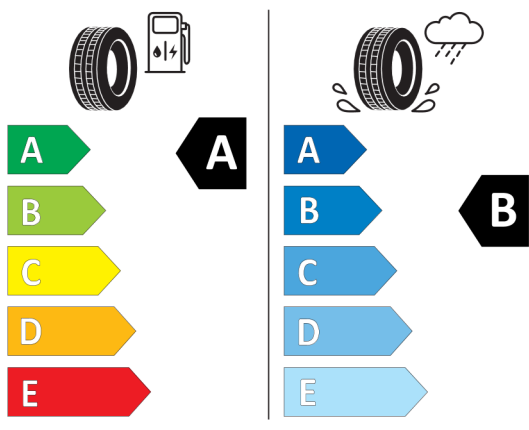

Bridgestone 500895

BRIDGESTONE

14177

205/65 R16 95 W

C1

2020/740

<https://eprel.ec.europa.eu/qr/500895>

Hankook 654920