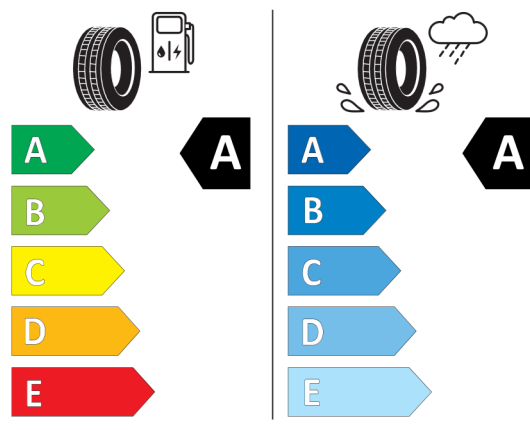

Hankook 654920

Hankook

1025166

205/65R16 95 W

C1

2020/740

<https://eprel.ec.europa.eu/qr/654920>