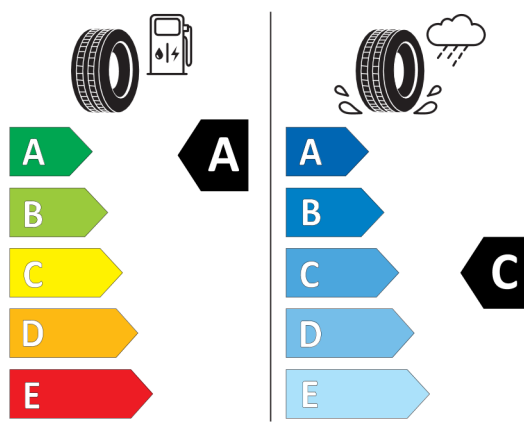

Bridgestone 381943

BRIDGESTONE 19744

225/60 R18 104 W XL C1

2020/740

<https://eprel.ec.europa.eu/qr/381943>