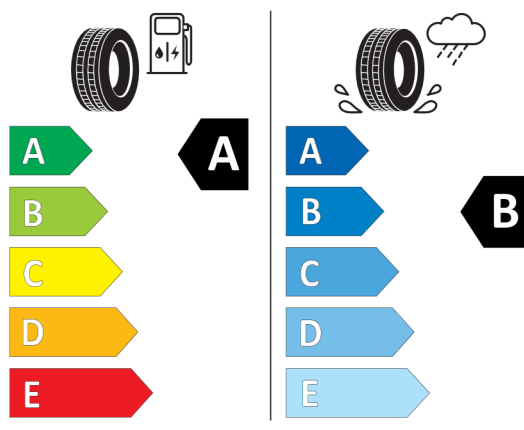

2020/740

<https://eprel.ec.europa.eu/qr/595904>

408952

MICHELIN 139553

225/50R18 99 W XL C1