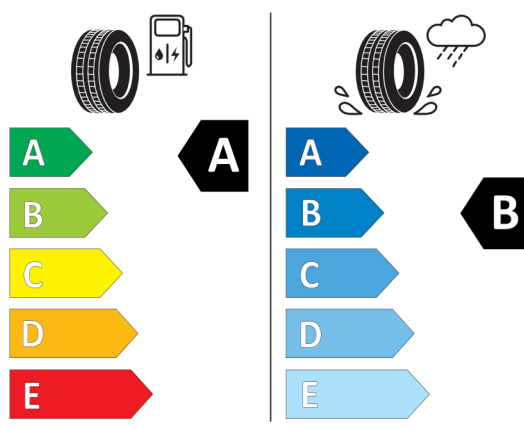

2020/740

<https://eprel.ec.europa.eu/qr/381660>

483112

Continental 0358520

225/50 R 18 99 W XL C1