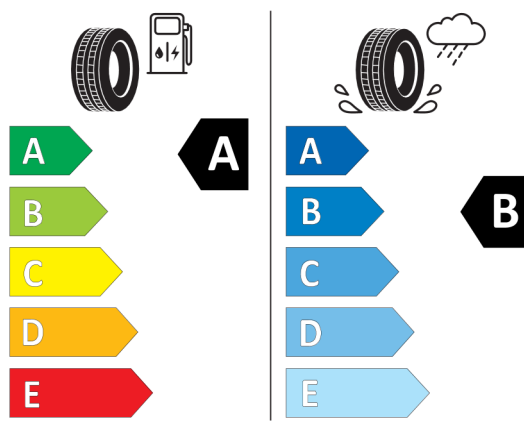

2020/740

<https://eprel.ec.europa.eu/qr/529951>

411573

MICHELIN 672008

225/45R19 96 W XL C1