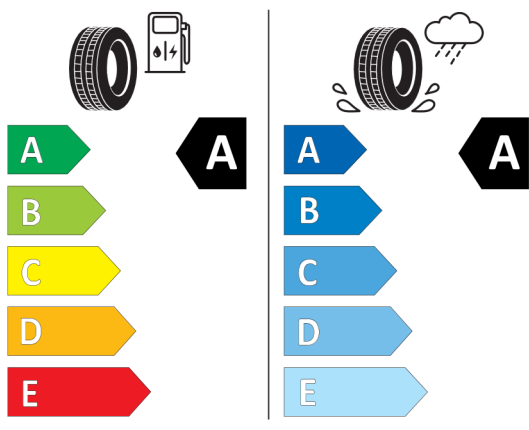

Nabídka
130268
Číslo nabídky
07.06.2022
Datum
30.12.2022
Platnost do

EU energetický štítek pneumatik

382583

BRIDGESTONE 10765

245/45 R20 103 W XL C1