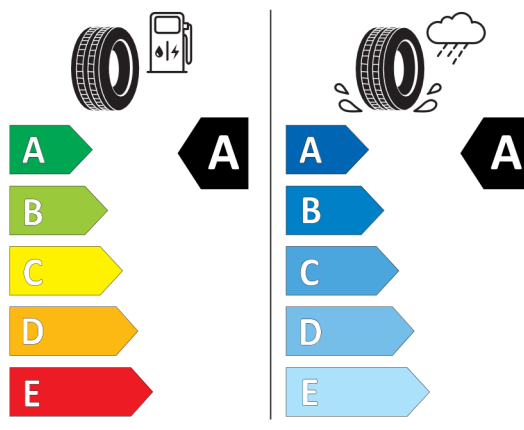

BRIDGESTONE 10767

275/40 R20 106 W XL C1

2020/740

<https://eprel.ec.europa.eu/qr/383240>