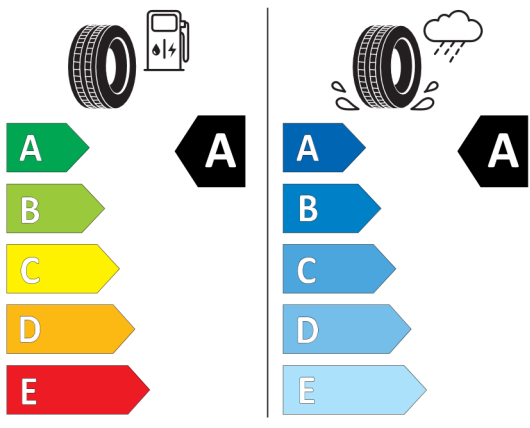

Nabídka
130306
Číslo nabídky
15.06.2022
Datum
30.12.2022
Platnost do

EU energetický štítek pneumatik

382583

BRIDGESTONE 10765

245/45 R20 103 W XL C1