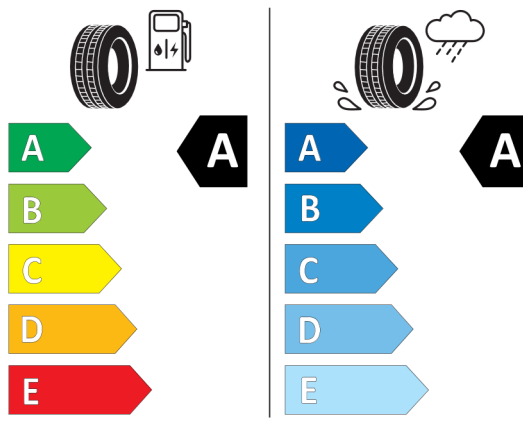

BRIDGESTONE 10767

275/40 R20 106 W XL C1

2020/740

<https://eprel.ec.europa.eu/qr/383240>