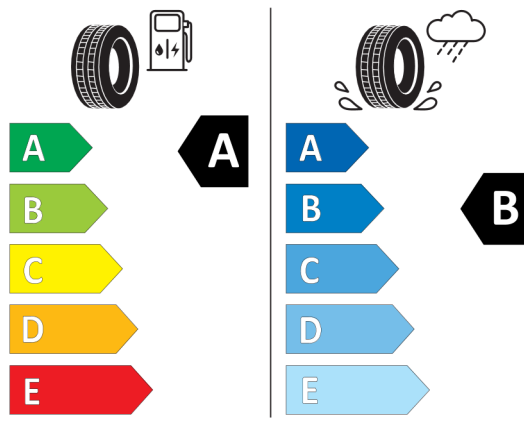

Continental 483140

Continental 0358482

225/50 R 17 98 Y XL C1

2020/740

<https://eprel.ec.europa.eu/qr/483140>